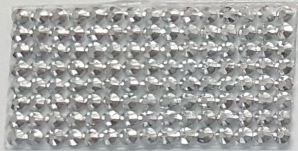

GLUE MESH

GLUE MESH CON BORCHIE

Foglio 20x40 € 85,00

OCTAGON2MMSIL

OCTAGON2MMGNM

OCTAGON2MMJET

OCTAGON2MMGLD

OCTAGON3MMSIL

OCTAGON3MMGNM

OCTAGON3MMJET

OCTAGON3MMGLD

GLUE MESH CON STRASS CONICO

MSS5,5CRY24*40

€ 36,00

MSS5,5JET24*40 JE

€ 40