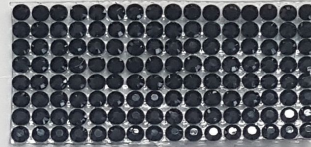

OCTAGON3MMJET