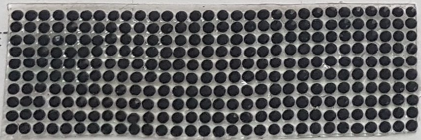

GLUE MESH

GLUE MESH CON BORCHIE

Foglio 20x40 € 85,00

OCTAGON2MMSIL

OCTAGON2MMGNM

OCTAGON2MMJET

OCTAGON2MMGLD

OCTAGON3MMSIL

OCTAGON3MMGNM

OCTAGON3MMJET

OCTAGON3MMGLD

GLUE MESH CON STRASS CONICO

MSS5,5CRY24*40

€ 36,00

MSS5,5JET24*40 JE

€ 40